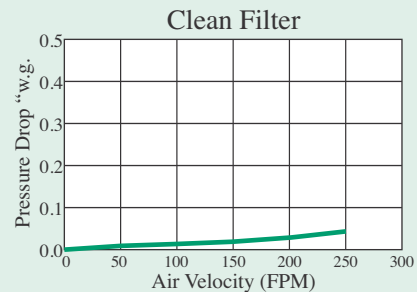

Series 331Y fiberglass media is constructed using 22 grams of fiberglass media per square foot. The fibers are formed into progressively denser layers. Fiberglass media is ideal for capturing paint overspray due to its ability to maintain an open outer layer. It is this initial outer layer that allows the entire depth of the media to hold paint particulate and not “surface load” like many overspray collectors.

The media is solid yellow and has a skin backing on the downstream side. This skin backing helps prevent the media from sagging when particulate is captured and provides a final barrier against small overspray particles.

Fiberglass media is ideal for users with little or now storage area. The media has 100% memory when compressed, therefore the rolls are tightly wound and the pads are available in vacuum packed boxes.

Fiberglass media comes in pad or roll form. The rolls are available in 300 foot lengths. The pads come in virtually any size, but 20x20 and 20x25 pads are most typical in crossdraft and semi-downdraft booths. A grid is needed to hold the pad which is standard in most booths. If you downdraft booth uses a pit, measure the width of the pit to find the appropriate roll, or check our booth guide. To change the media, simply unwind the roll to the proper length and cut a pad.